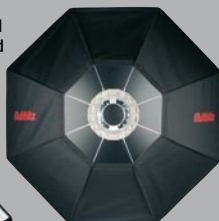

OCTOBXES

PROFOC-120-R
Octobox (Recessed
for honeycomb grid
OCWAN 120),
ø 120 cm