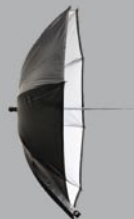

RISOF-3
soft disc

RISAB-34
4-flap barn door,
with filter clips

PROFRE
FRESNEL spot,
w / integral diaphr. lens,
ø 15 cm

COMBUS
snoot, with honeycomb
insert, ø 6 cm

PROGLOB-25
360° surround light,
ø 25 cm

PROGLOB-50
360° surround
light,
ø 50 cm

COMFIL
set of 8
colour filters

UMBRELLAS

VAREU
Schirm,
reversible, silver/
white, ø 110 cm

RESBO-M
umbrella softbox,
white,
ø 100 cm

VARES
umbrella,
white,
ø 70 cm

VATHRU
umbrella,
translucent,
ø 80 cm

PLUSCH
umbrella
reflector
ø 13 cm