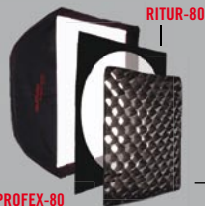

VANET
power cable,
5 m

MASYG
sync lead

PLUSKAP
protection cap

ELECTRONIC ACCESSORIES

MURAS-T
radio trigger

MUSEN
IR trigger

OCTOBXES

PROFOC-120-R
Octobox (Recessed
for honeycomb grid
OCWAN 120),
ø 120 cm

PROFOC-150
Octobox,
ø 150 cm

NEW!
GLAMBOX 90

PROGLAM-90
Octobox ø 90 cm

AND SOFTBOXES

PROFEX-80
75 x 75 cm

PROREC-80, 80 x 100 cm

PROREC-60
60 x 100 cm

PRORIP-30
30 x 120 cm