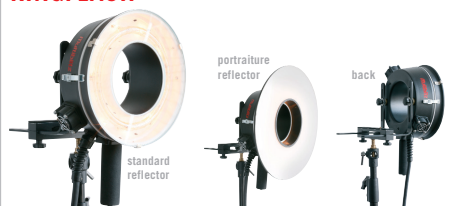

RINGFLASH

MARILA-PLUS
ring flash, for up to 3600 Ws, w/200 W modelling light, incl. standard-
and portraiture reflector and mounting bracket.